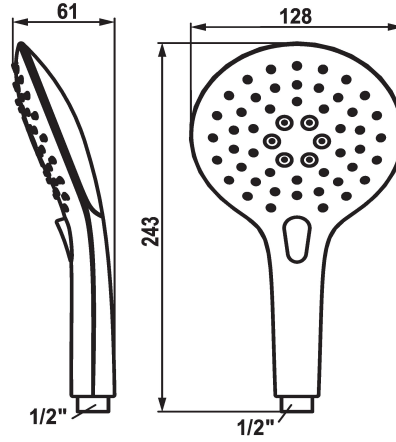

## KWC CHOICE-E Hand shower

Modell-Linie: CHOICE | 26.000.117.000  
Armatura natryskowa | Armatura natryskowa

### KWC-No.

**124490**  
chromeline

\* Hand shower KWC CHOICE -E  
\* TouchProtect - anti-scald protection thanks to the "double skin" principle

\* Cleaning-friendly faceplate  
\* Connecting thread 1/2"

### Dane techniczne

A\_Spout\_Spray

8 l/min (3 bar)

Connection

G1/2"

ATT-KWC-FARBCODE

chromeline

Faucet\_typ