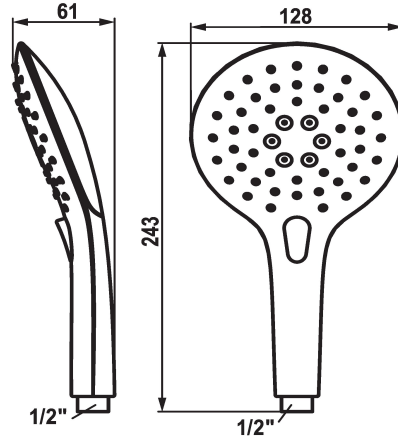

KWC CHOICE-E Hand shower

Modell-Linie: CHOICE | 26.000.117.000
Showers | Hand showers

KWC-No.

124490
chromeline

* Hand shower KWC CHOICE - E
* TouchProtect - anti-scald protection thanks to the "double skin" principle

* Cleaning-friendly faceplate
* Connecting thread 1/2"

Technical Data

Flow rate
Connection
Color code
Faucet_typ
Spray type
Acoustic group
material

8 l/min (3 bar)
G 1/2"
chromeline
Hand shower
Spray, Eco- & Mix spray
I
Plastic