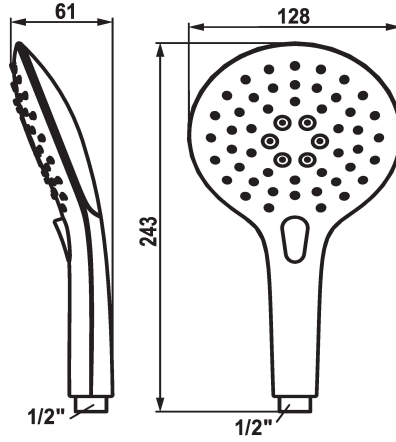

KWC CHOICE-E Hand shower

Modell-Linie: CHOICE | 26.000.117.000
Showers | Hand showers

KWC-No.

124490
chromeline

* Hand shower KWC CHOICE - E
* TouchProtect - anti-scald protection thanks to the "double skin" principle

* Cleaning-friendly faceplate
* Connecting thread 1/2"

Technical Data

Flow rate
Connection
Color code
Faucet_typ
Spray type
Acoustic group
material

8 l/min (3 bar)
G 1/2"
chromeline
Hand shower
Spray, Eco- & Mix spray
I
Plastic