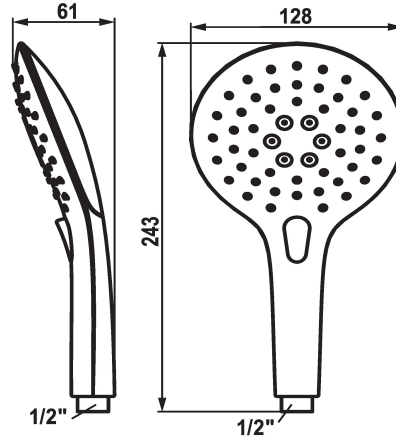

KWC CHOICE-E Hand shower

Modell-Linie: CHOICE | 26.000.117.000
Showers | Hand showers

KWC-No.

124490
chromeline

* Hand shower KWC CHOICE - E
* TouchProtect - anti-scald protection thanks to the "double skin" principle

* Cleaning-friendly faceplate
* Connecting thread 1/2"

Technical Data

| |
|------------------|
| Flow rate |
| Connection |
| Color code |
| Faucet_typ |
| Spray_type |
| G_Acoustic group |
| material |

| |
|-------------------------|
| 8 l/min (3 bar) |
| G 1/2" |
| chrome |
| Hand shower |
| Spray, Eco- & Mix spray |
| I |
| Plastic |