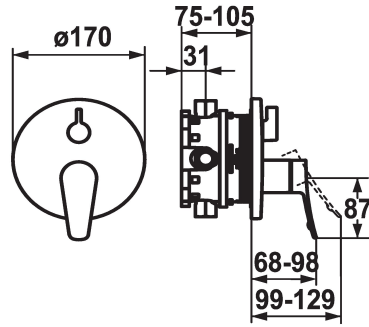

KWC ACTIVO

Trim kit - Lever mixer - Tub

Modell-Linie: ACTIVO | 20.404.512.000

Duschar | Badkarsarmaturer

KWC-No.

124435
chromeline, Trim kit

124436
chromeline, Trim kit, with vacuum breaker

ATT-KWC-UNTERPUTZ

FM-Set

FM-Set mit SI

- * Trim kit with function unit
- * Outflow top and below
- * Turning handle for diverter
- * KWC cartridge M 35 H
- with ceramic discs
- flow rate and temperature continuously variable
- * Scope of delivery:

- Function unit, lever, cap, sleeve, cover plate, holder for escutcheon, diverter
- Fastening of the cover plate without screws
- * To be ordered separately:
- Unit for concealed installation KWC BLUEBOX®
- ½", without shut-off valve, 39.999.900.931
- ¾" (½"), with shut-off valve, 39.999.910.931

ATT-KWC-UNTERPUTZ

EnergyLabelCH

Material

19 l/min (3 bar)

D170

frontbedient

chromeline

Väggmontering