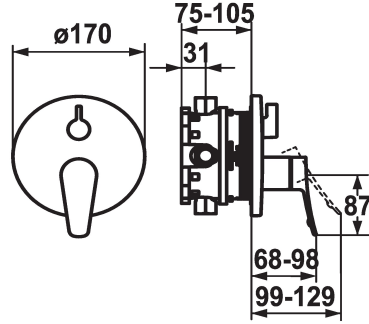

KWC ACTIVO

Trim kit - Lever mixer - Tub

Modell-Linie: ACTIVO | 20.404.512.000

Suihkut ja suihkupaneelit | Allashanat

KWC-No.

124435

chromeline, Trim kit

124436

chromeline, Trim kit, with vacuum breaker

ATT-KWC-UNTERPUTZ

FM-Set

FM-Set mit SI

- * Trim kit with function unit
- * Outflow top and below
- * Turning handle for diverter
- * KWC cartridge M 35 H
- with ceramic discs
- flow rate and temperature continuously variable
- * Scope of delivery:

- Function unit, lever, cap, sleeve, cover plate, holder for escutcheon, diverter
- Fastening of the cover plate without screws
- * To be ordered separately:
- Unit for concealed installation KWC BLUEBOX®
- ½", without shut-off valve, 39.999.900.931
- ¾" (½"), with shut-off valve, 39.999.910.931

ATT-KWC-UNTERPUTZ

EnergyLabelCH

Materiaali

IviCode

19 l/min (3 bar)

D170

frontbedient

chromeline