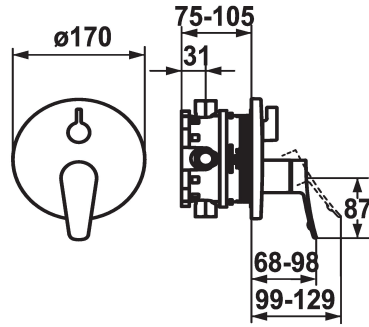

### KWC-No.

**124435**  
chromeline, Trim kit

**124436**  
chromeline, Trim kit, with vacuum breaker

### Concealed unit

Trim kit

Trim kit, with vacuum breaker

- \* Trim kit with function unit
- \* Outflow top and below
- \* Turning handle for diverter
- \* KWC cartridge M 35 H
- with ceramic discs
- flow rate and temperature continuously variable
- \* Scope of delivery:

- Function unit, lever, cap, sleeve, cover plate, holder for escutcheon, diverter
- Fastening of the cover plate without screws
- \* To be ordered separately:
- Unit for concealed installation KWC BLUEBOX®
- ½", without shut-off valve, 39.999.900.931
- ¾" (½"), with shut-off valve, 39.999.910.931

### Technical Data

Flow rate
Diameter
Handling
Color code
Installation type
Faucet_typ
Acoustic group
Concealed unit
Energy label
material

19 l/min (3 bar)
D170
front lever
chromeline
Wall mounted
Lever mixer
I
Trim kit, with vacuum breaker
C
Brass