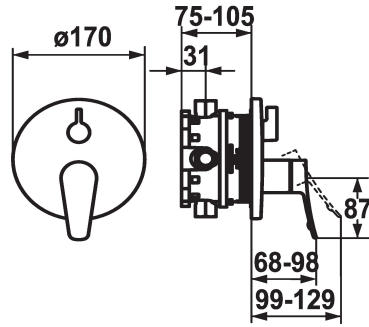

KWC ACTIVO

Trim kit - Lever mixer - Tub

Modell-Linie: ACTIVO | 20.404.512.000

Showers | Exposed bath mixer

KWC-No.

124435
chromeline, Trim kit

124436
chromeline, Trim kit, with vacuum breaker

Concealed unit

Trim kit

Trim kit, with vacuum breaker

- * Trim kit with function unit
- * Outflow top and below
- * Turning handle for diverter
- * KWC cartridge M 35 H
- with ceramic discs
- flow rate and temperature continuously variable
- * Scope of delivery:

- Function unit, lever, cap, sleeve, cover plate, holder for escutcheon, diverter
- Fastening of the cover plate without screws
- * To be ordered separately:
- Unit for concealed installation KWC BLUEBOX®
- ½", without shut-off valve, 39.999.900.931
- ¾" (½"), with shut-off valve, 39.999.910.931

Technical Data

Flow rate
Diameter
Handling
Color code
Installation type
Faucet_typ
Acoustic group
Concealed unit
Energy label
material

19 l/min (3 bar)
D170
front lever
chromeline
Wall mounted
Lever mixer
I
Trim kit, with vacuum breaker
C
Brass