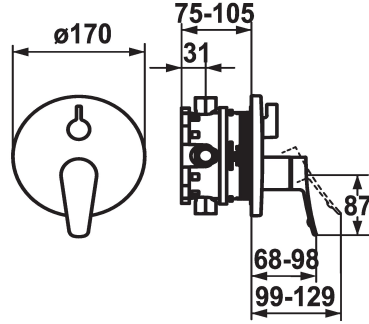

KWC ACTIVO

Trim kit - Lever mixer - Tub

Modell-Linie: ACTIVO | 20.404.512.000

Showers | Exposed bath mixer

KWC-No.

124435

chromeline, Trim kit

124436

chromeline, Trim kit, with vacuum breaker

Concealed_unit

Trim kit

Trim kit, with vacuum breaker

- * Trim kit with function unit
- * Outflow top and below
- * Turning handle for diverter
- * KWC cartridge M 35 H
- with ceramic discs
- flow rate and temperature continuously variable
- * Scope of delivery:

- Function unit, lever, cap, sleeve, cover plate, holder for escutcheon, diverter
- Fastening of the cover plate without screws
- * To be ordered separately:
- Unit for concealed installation KWC BLUEBOX®
- ½", without shut-off valve, 39.999.900.931
- ¾" (½"), with shut-off valve, 39.999.910.931

Technical Data

Flow rate
Diameter
Handling
Color code
Installation_type
Faucet_typ
G_Acoustic group
Concealed_unit
Energy Label
material

19 l/min (3 bar)
D170
front lever
chrome
Wall mounted
Lever mixer
I
Trim kit, with vacuum breaker
C
Brass