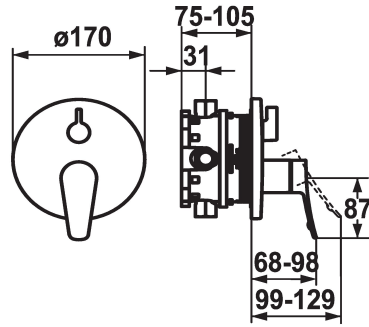

KWC ACTIVO

Trim kit - Lever mixer - Tub

Modell-Linie: ACTIVO | 20.404.512.000

Sprchové armatury | Vanové armatury

KWC-No.

124435
chromeline, Trim kit

124436
chromeline, Trim kit, with vacuum breaker

ATT-KWC-UNTERPUTZ

FM-Set

FM-Set mit SI

- * Trim kit with function unit
- * Outflow top and below
- * Turning handle for diverter
- * KWC cartridge M 35 H
- with ceramic discs
- flow rate and temperature continuously variable
- * Scope of delivery:

- Function unit, lever, cap, sleeve, cover plate, holder for escutcheon, diverter
- Fastening of the cover plate without screws
- * To be ordered separately:
- Unit for concealed installation KWC BLUEBOX®
- ½", without shut-off valve, 39.999.900.931
- ¾" (½"), with shut-off valve, 39.999.910.931

ATT-KWC-UNTERPUTZ

EnergyLabelCH

Materiál

19 l/min (3 bar)

D170

frontbedient

chromeline

montáž na stěnu