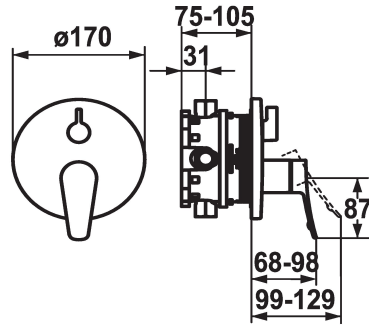

KWC ACTIVO

Trim kit - Lever mixer - Tub

Modell-Linie: ACTIVO | 20.404.502.000
Armatura natryskowa | Baterie wannowe

KWC-No.

124435
chromeline, Trim kit

124436
chromeline, Trim kit, with vacuum breaker

- * Trim kit with function unit
- * Outflow top and below
- * Turning handle for diverter
- * KWC cartridge M 35 H
- with ceramic discs
- flow rate and temperature continuously variable
- * Scope of delivery:

ATT-KWC-UNTERPUTZ

FM-Set

FM-Set mit SI

- Function unit, lever, cap, sleeve, cover plate, holder for escutcheon, diverter
- Fastening of the cover plate without screws
- * To be ordered separately:
- Unit for concealed installation KWC BLUEBOX®
- ½", without shut-off valve, 39.999.900.931
- ¾" (½"), with shut-off valve, 39.999.910.931

Dane techniczne

ATT-KWC-A_ABGANG_UP

średnicy

Handling

ATT-KWC-FARBCODE

Installation_type

Faucet_typ

G_Acoustic group

ATT-KWC-UNTERPUTZ

EnergyLabelCH

Material

19 l/min (3 bar)

D170

frontbedient

chromeline

Montaż naścienny