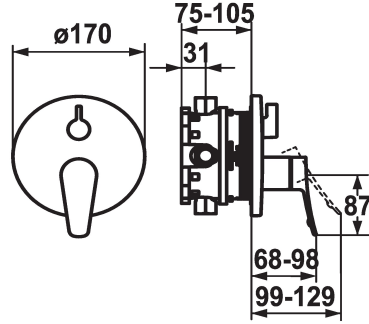

KWC ACTIVO

Trim kit - Lever mixer - Tub

Modell-Linie: ACTIVO | 20.404.502.000

Suihkut ja suihkupaneelit | Allashanat

KWC-No.

124435

chromeline, Trim kit

124436

chromeline, Trim kit, with vacuum breaker

ATT-KWC-UNTERPUTZ

FM-Set

FM-Set mit SI

- * Trim kit with function unit
- * Outflow top and below
- * Turning handle for diverter
- * KWC cartridge M 35 H
- with ceramic discs
- flow rate and temperature continuously variable
- * Scope of delivery:

- Function unit, lever, cap, sleeve, cover plate, holder for escutcheon, diverter
- Fastening of the cover plate without screws
- * To be ordered separately:
- Unit for concealed installation KWC BLUEBOX®
- ½", without shut-off valve, 39.999.900.931
- ¾" (½"), with shut-off valve, 39.999.910.931

ATT-KWC-UNTERPUTZ

EnergyLabelCH

Materiaali

IviCode

19 l/min (3 bar)

D170

frontbedient

chromeline