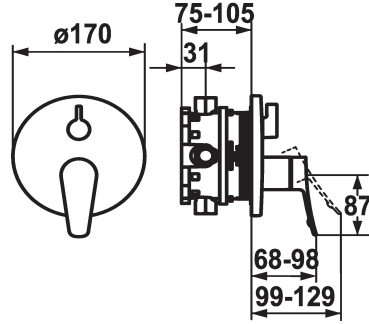

KWC ACTIVO

Trim kit - Lever mixer - Tub

Modell-Linie: ACTIVO | 20.404.502.000

Showers | Exposed bath mixer

KWC-No.

124435
chromeline, Trim kit

124436
chromeline, Trim kit, with vacuum breaker

Concealed unit

Trim kit

Trim kit, with vacuum breaker

- * Trim kit with function unit
- * Outflow top and below
- * Turning handle for diverter
- * KWC cartridge M 35 H
- with ceramic discs
- flow rate and temperature continuously variable
- * Scope of delivery:

- Function unit, lever, cap, sleeve, cover plate, holder for escutcheon, diverter
- Fastening of the cover plate without screws
- * To be ordered separately:
- Unit for concealed installation KWC BLUEBOX®
- ½", without shut-off valve, 39.999.900.931
- ¾" (½"), with shut-off valve, 39.999.910.931

Technical Data

Flow rate
Diameter
Handling
Color code
Installation type
Faucet_typ
Acoustic group
Concealed unit
Energy label
material

19 l/min (3 bar)
D170
front lever
chromeline
Wall mounted
Lever mixer
I
Trim kit
C
Brass