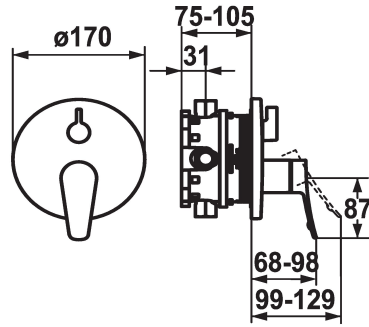

KWC ACTIVO

Trim kit - Lever mixer - Tub

Modell-Linie: ACTIVO | 20.404.502.000

Showers | Exposed bath mixer

KWC-No.

124435
chromeline, Trim kit

124436
chromeline, Trim kit, with vacuum breaker

Concealed_unit

Trim kit

Trim kit, with vacuum breaker

- * Trim kit with function unit
- * Outflow top and below
- * Turning handle for diverter
- * KWC cartridge M 35 H
- with ceramic discs
- flow rate and temperature continuously variable
- * Scope of delivery:

- Function unit, lever, cap, sleeve, cover plate, holder for escutcheon, diverter
- Fastening of the cover plate without screws
- * To be ordered separately:
- Unit for concealed installation KWC BLUEBOX®
- ½", without shut-off valve, 39.999.900.931
- ¾" (½"), with shut-off valve, 39.999.910.931

Technical Data

Flow rate
Diameter
Handling
Color code
Installation_type
Faucet_typ
G_Acoustic group
Concealed_unit
Energy Label
material

19 l/min (3 bar)
D170
front lever
chrome
Wall mounted
Lever mixer
I
Trim kit
C
Brass