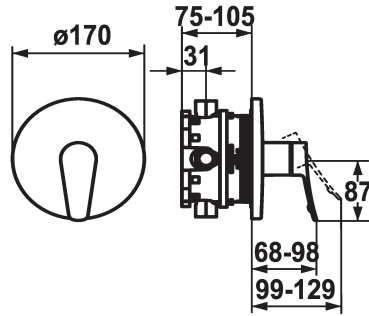

KWC ACTIVO Trim kit - Lever mixer - Shower

Modell-Linie: ACTIVO | 21.404.502.000
Showers | Manual shower

KWC-No.

124434
chromeline, Trim kit

- * Trim kit with function unit
- * Outflow top or below
- * KWC cartridge M 35 H
- with ceramic discs
- flow rate and temperature continuously variable
- * Scope of delivery:

- Function unit, lever, cap, sleeve, cover plate, holder for escutcheon
- Fastening of the cover plate without screws
- * To be ordered separately:
- Unit for concealed installation KWC BLUEBOX®
- ½", without shut-off valve, 39.999.900.931
- ¾" (½"), with shut-off valve, 39.999.910.931

Technical Data

Flow rate
Diameter
Handling
Color code
Installation type
Faucet_typ
Acoustic group
Concealed unit
Energy label
material

19 l/min (3 bar)
D170
front lever
chromeline
Wall mounted
Lever mixer
I
Trim kit
C
Brass

537953

KWC ACTIVO Trim kit - Lever mixer - Shower

Modell-Linie: **ACTIVO** | 21.404.502.000
Showers | Manual shower

Z.537.593

Z.537.595

Z.537.600

Z.537.953

Spare Parts