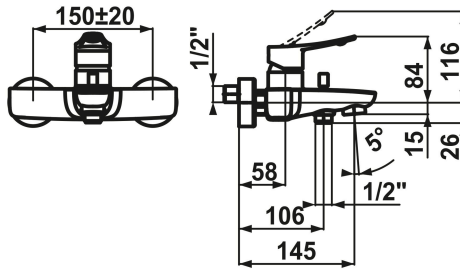

## KWC ACTIVO Lever mixer - tub

Modell-Linie: ACTIVO | 20.402.332.000  
Showers | Exposed bath mixer

### KWC-No.

**124432**  
chromeline, AD 150±20, A 165, without shower, hose and bracket

- \* Lever mixer
- \* ergonomically shaped operating lever
- \* Diverter with automatic reset
- \* Intrinsicly safe against backflow
- \* Fixed spout
- Neoperl® Perlator®

- \* KWC cartridge M 35 H
- with ceramic discs
- flow rate and temperature continuously variable
- \* Wall connections 1/2" x 3/4", without shut-off valve eccentric 10 mm

### Technical Data

A_Spout_Spray	20 l/min (3 bar)
A_Shower outlet	16.5 l/min (3 bar)
Spout	fixe
Shower_set	OHNE_BRAUSE,_SCHLAUCH,_HALTER
Handling	top lever
Color_code	chromeline
Installation_type	Wall mounted
Faucet_typ	Lever mixer
Measure_Height	84
G_Acoustic group	U
G_Acoustic group_Shower_outlet	ll
Projection_A	A 165
Connection measure	150+/-15
Dimension Water outlet	15
material	Brass