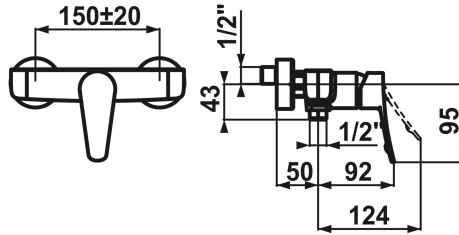

### KWC-No.

**124425**

chromeline, AD 150±20, without shower and hose

- \* Lever mixer
- \* ergonomically shaped operating lever
- \* Inherently safe against backflow
- \* KWC cartridge M 35 H

- with ceramic discs
- flow rate and temperature continuously variable
- \* Wall connections 1/2" x 3/4", without shut-off valve eccentric 10 mm

### Technical Data

A_Shower outlet	16 l/min (3 bar)
Shower_set	OHNE_BRAUSE_SCHLAUCH
Handling	front lever
Color_code	chromeline
Installation_type	Wall mounted
Faucet_typ	Lever mixer
Measure_Height	63
G_Acoustic group_Shower_outlet	II
Connection measure	150+/-20
material	Brass