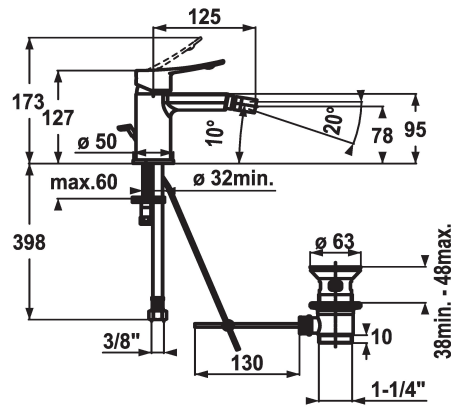

KWC ACTIVO

Lever mixer - Bidet

Modell-Linie: ACTIVO | 13.401.042.000FL

Armatura umywalkowa | Armatura jednouchwytywa

KWC-No.

124421

chromeline, A 125, flexible connection hoses, with pop-up valve

- * Lever mixer
- * ergonomically shaped operating lever
- * Fixed spout
- ball joint aerator Neoperl® Perlator®
- * KWC cartridge M 35 OP
- with ceramic discs
- flow rate and temperature continuously variable

- temperature limitation
- * Flexible connection hoses 3/8"
- * Fastening by means of stud bolt M8 x 1
- * Mounting hole size $\varnothing 35$ mm
- * Scope of delivery:
- KWC pop-up valve Z.538.581.000

Dane techniczne

A_Spout_Spray
ATT-KWC-ABLAUFGARNITUR
Connection
ATT-KWC-AUSLAUF
Handling
ATT-KWC-FARBCODE
Installation_type
Faucet_typ
Dimension Height
G_Acoustic group
Projection_A
EnergyLabelCH
ATT-KWC-MASS-WASSERAUSTRITT
Materiał

6 l/min (3 bar)
mit_Ablaufgarnitur
Flexible_Anschlusschläuche
fest
topbedient
chromeline
Standmontage
Hebelmischer
127
I
A125
B
78
Mosiądz

Części zamienne

KWC ACTIVO Lever mixer - Bidet

Modell-Linie: ACTIVO | 13.401.042.000FL
Armatura umywalkowa | Armatura jednouchwytowa