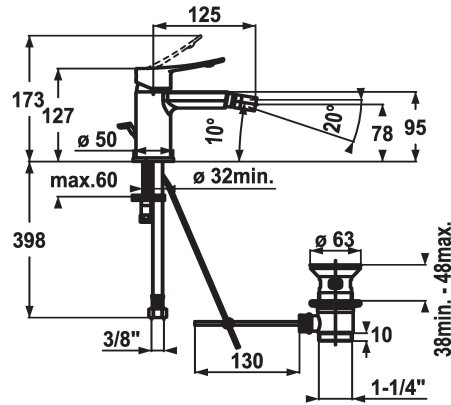

KWC ACTIVO Lever mixer - Bidet

Modell-Linie: ACTIVO | 13.401.042.000FL
Taps | Manual taps

KWC-No.

124421
chromeline, A 125, flexible connection hoses, with pop-up valve

- * Lever mixer
- * ergonomically shaped operating lever
- * Fixed spout
- ball joint aerator Neoperl® Perlator®
- * KWC cartridge M 35 OP
- with ceramic discs
- flow rate and temperature continuously variable

- temperature limitation
- * Flexible connection hoses 3/8"
- * Fastening by means of stud bolt M8 x 1
- * Mounting hole size ø35 mm
- * Scope of delivery:
- KWC pop-up valve Z.538.581.000

Technical Data

Flow rate
pop-up valve
Connection
Spout
Handling
Color code
Installation type
Faucet_typ
Measure Height
Acoustic group
Projection A
Energy label
Dimension Water outlet
material

6 l/min (3 bar)
with pop-up valve
Flexible connection hoses
fixed
top lever
chromeline
Pillar installation
Lever mixer
127
I
A 125
B
78
Brass

Spare Parts

KWC ACTIVO Lever mixer - Bidet

Modell-Linie: ACTIVO | 13.401.042.000FL
Taps | Manual taps

Cartridge M 35 OP

538331
Z.537.710
