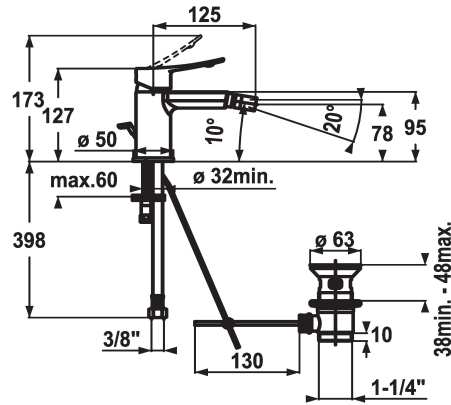

## KWC ACTIVO Lever mixer - Bidet

Modell-Linie: ACTIVO | 13.401.042.000FL  
Taps | Manual taps

### KWC-No.

**124421**  
chromeline, A 125, flexible connection hoses, with pop-up valve

- \* Lever mixer
- \* ergonomically shaped operating lever
- \* Fixed spout
- ball joint aerator Neoperl® Perlator®
- \* KWC cartridge M 35 OP
- with ceramic discs
- flow rate and temperature continuously variable

- temperature limitation
- \* Flexible connection hoses 3/8"
- \* Fastening by means of stud bolt M8 x 1
- \* Mounting hole size ø35 mm
- \* Scope of delivery:
- KWC pop-up valve Z.538.581.000

### Technical Data

Flow rate
pop-up assembly
Connection
Spout
Handling
Color code
Installation type
Faucet_typ
Dimension Height
Acoustic group
Projection A
Energy label
Dimension Water outlet
material

6 l/min (3 bar)
with pop-up valve
Flexible connection hoses
fixed
top lever
chromeline
Pillar installation
Lever mixer
127
I
A 125
B
78
Brass