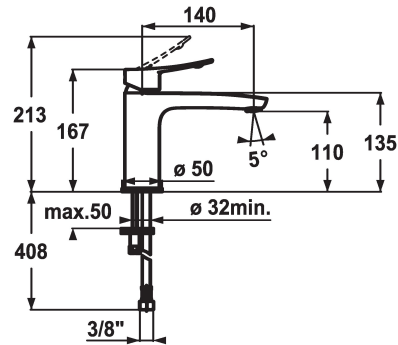

KWC ACTIVO Lever mixer - Basin

Modell-Linie: ACTIVO | 12.401.052.000FL
Kranar | Hydraulické armatúry

KWC-No.

124419
chromeline, A 140, flexible connection hoses, with pop-up valve

124420
chromeline, A 140, flexible connection hoses, without pop-up valve

- with ceramic discs
- flow rate and temperature continuously variable
- temperature limitation
- * Flexible connection hoses 3/8"
- * Fastening by means of stud bolt M8 x 1
- * Mounting hole size ø35 mm

Technical Data

A_Spout_Spray
ATT-KWC-ABLAUFGARNITUR
Connection
ATT-KWC-AUSLAUF
Handling
ATT-KWC-FARBCODE
Installation_type
Faucet_typ
Measure_Height
G_Acoustic group
Projection_A
EnergyLabelCH
ATT-KWC-MASS-WASSERAUSTRITT
Material

5 l/min (3 bar)
ohne_Ablaufgarnitur
Flexible_Anschlusschläuche
fest
topbedient
chromeline
Standmontage
Hebelmischer
167
I
A140
A
110
Mässing