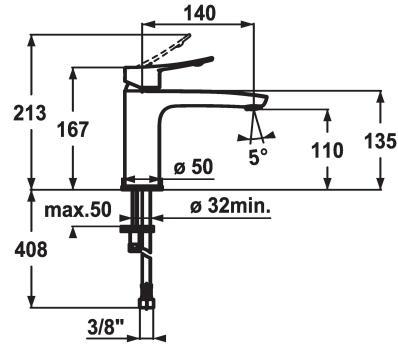

KWC ACTIVO Lever mixer - Basin

Modell-Linie: ACTIVO | 12.401.052.000FL
Armatura umywalkowa | Armatura jednouchwytowa

KWC-No.

124419
chromeline, A 140, flexible connection hoses, with pop-up valve

124420
chromeline, A 140, flexible connection hoses, without pop-up valve

- * Lever mixer
- * ergonomically shaped operating lever
- * EcoProtect - water-saving device
- * Fixed spout
- Neoperl® Perlator®
- * KWC cartridge M 35 OP

ATT-KWC- ABLAUFGARNITUR

mit_Ablaufgarnitur

ohne_Ablaufgarnitur

- with ceramic discs
- flow rate and temperature continuously variable
- temperature limitation
- * Flexible connection hoses 3/8"
- * Fastening by means of stud bolt M8 x 1
- * Mounting hole size ø35 mm

Faucet_typ

Dimension Height

G_Acoustic group

Projection_A

EnergyLabelCH

ATT-KWC-MASS-WASSERAUSTRITT

Material

5 l/min (3 bar)