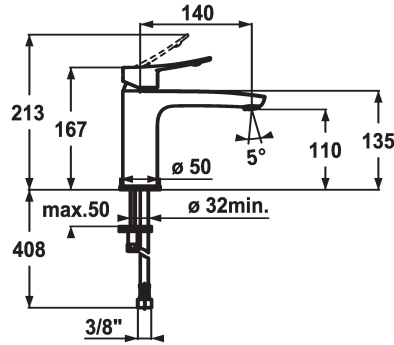

KWC ACTIVO Lever mixer - Basin

Modell-Linie: ACTIVO | 12.401.052.000FL
Hanat | Käsi­käyt­toiset hanat

KWC-No.

124419
chromeline, A 140, flexible connection hoses, with pop-up valve

124420
chromeline, A 140, flexible connection hoses, without pop-up valve

- with ceramic discs
- flow rate and temperature continuously variable
- temperature limitation
- * Flexible connection hoses 3/8"
- * Fastening by means of stud bolt M8 x 1
- * Mounting hole size ø35 mm

Faucet_typ

Measure_Height

G_Acoustic group

Projection_A

EnergyLabelCH

ATT-KWC-MASS-WASSERAUSTRITT

Materiaali

lviCode

5 l/min (3 bar)

ohne_Ablaufgarnitur

Flexible_Anschluss­schläuche

Kiinnitetty

topbedient

chromeline

Standmontage

Hebelmischer