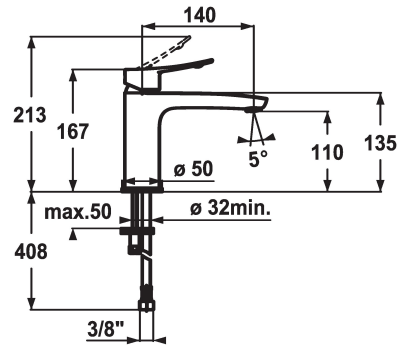

## KWC ACTIVO Lever mixer - Basin

Modell-Linie: ACTIVO | 12.401.052.000FL  
Taps | Manual taps

### KWC-No.

**124419**  
chromeline, A 140, flexible connection hoses, with pop-up valve

**124420**  
chromeline, A 140, flexible connection hoses, without pop-up valve

- \* Lever mixer
- \* ergonomically shaped operating lever
- \* EcoProtect - water-saving device
- \* Fixed spout
- Neoperl® Perlator®
- \* KWC cartridge M 35 OP

### pop-up valve

with pop-up valve

without pop-up valve

- with ceramic discs
- flow rate and temperature continuously variable
- temperature limitation
- \* Flexible connection hoses 3/8"
- \* Fastening by means of stud bolt M8 x 1
- \* Mounting hole size ø35 mm

### Technical Data

Flow rate
pop-up valve
Connection
Spout
Handling
Color code
Installation type
Faucet_typ
Measure Height
Acoustic group
Projection A
Energy label
Dimension Water outlet
material

5 l/min (3 bar)
without pop-up valve
Flexible connection hoses
fixed
top lever
chromeline
Pillar installation
Lever mixer
167
I
A 140
A
110
Brass