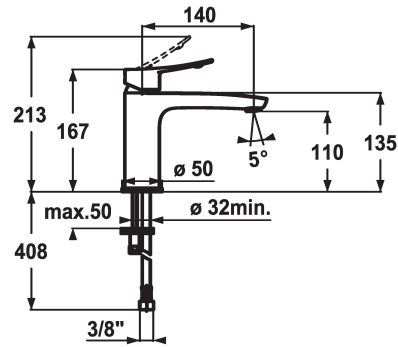

KWC ACTIVO Lever mixer - Basin

Modell-Linie: ACTIVO | 12.401.052.000FL
Taps | Manual taps

KWC-No.

124419
chromeline, A 140, flexible connection hoses, with pop-up valve

124420
chromeline, A 140, flexible connection hoses, without pop-up valve

- * Lever mixer
- * ergonomically shaped operating lever
- * EcoProtect - water-saving device
- * Fixed spout
- Neoperl® Perlator®
- * KWC cartridge M 35 OP

pop-up assembly

with pop-up valve

without pop-up valve

- with ceramic discs
- flow rate and temperature continuously variable
- temperature limitation
- * Flexible connection hoses 3/8"
- * Fastening by means of stud bolt M8 x 1
- * Mounting hole size ø35 mm

Technical Data

Flow rate
pop-up assembly
Connection
Spout
Handling
Color code
Installation type
Faucet_typ
Dimension Height
Acoustic group
Projection A
Energy label
Dimension Water outlet
material

5 l/min (3 bar)
without pop-up valve
Flexible connection hoses
fixed
top lever
chromeline
Pillar installation
Lever mixer
167
I
A 140
A
110
Brass