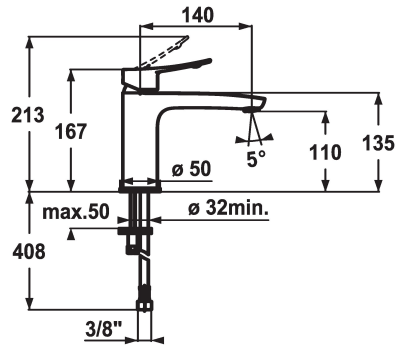

KWC ACTIVO Lever mixer - Basin

Modell-Linie: ACTIVO | 12.401.052.000FL
Taps | Manual taps

KWC-No.

124419
chromeline, A 140, flexible connection hoses, with pop-up valve

124420
chromeline, A 140, flexible connection hoses, without pop-up valve

- * Lever mixer
- * ergonomically shaped operating lever
- * EcoProtect - water-saving device
- * Fixed spout
- Neoperl® Perlator®
- * KWC cartridge M 35 OP

Pop-up_valve

with pop-up valve

without pop-up valve

- with ceramic discs
- flow rate and temperature continuously variable
- temperature limitation
- * Flexible connection hoses 3/8"
- * Fastening by means of stud bolt M8 x 1
- * Mounting hole size ø35 mm

Technical Data

Flow rate
Pop-up_valve
Connection
Spout
Handling
Color code
Installation_type
Faucet_typ
Dimension Height
G_Acoustic group
Projection_A
Energy Label
Dimension Water outlet
material

5 l/min (3 bar)
without pop-up valve
Flexible connection hoses
fixed
top lever
chrome
Pillar installation
Lever mixer
167
I
A 140
A
110
Brass