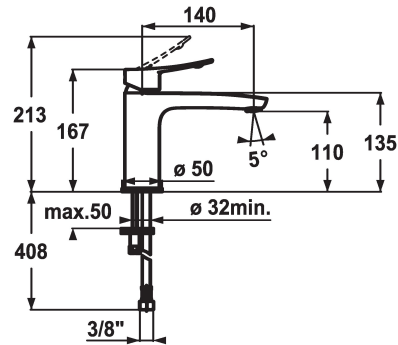

## KWC ACTIVO Lever mixer - Basin

Modell-Linie: ACTIVO | 12.401.052.000FL  
Umyvadlové armatury | Hydraulické armatury

### KWC-No.

**124419**  
chromeline, A 140, flexible connection hoses, with pop-up valve

**124420**  
chromeline, A 140, flexible connection hoses, without pop-up valve

- \* Lever mixer
- \* ergonomically shaped operating lever
- \* EcoProtect - water-saving device
- \* Fixed spout
- Neoperl® Perlator®
- \* KWC cartridge M 35 OP

### ATT-KWC- ABLAUFGARNITUR

mit\_Ablaufgarnitur

ohne\_Ablaufgarnitur

- with ceramic discs
- flow rate and temperature continuously variable
- temperature limitation
- \* Flexible connection hoses 3/8"
- \* Fastening by means of stud bolt M8 x 1
- \* Mounting hole size ø35 mm

Faucet\_typ

Measure\_Height

G\_Acoustic group

Projection\_A

EnergyLabelCH

ATT-KWC-MASS-WASSERAUSTRITT

Materiál

5 l/min (3 bar)