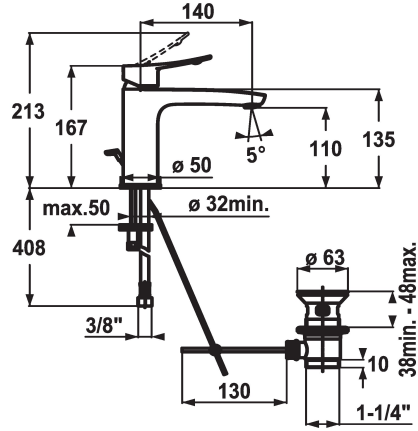

KWC ACTIVO Lever mixer - Basin

Modell-Linie: ACTIVO | 12.401.042.000FL
Kranar | Hydraulické armatúry

KWC-No.

124419
chromeline, A 140, flexible connection hoses, with pop-up valve

124420
chromeline, A 140, flexible connection hoses, without pop-up valve

mit_Ablaufgarnitur

ohne_Ablaufgarnitur

- flow rate and temperature continuously variable
- temperature limitation
- * Flexible connection hoses 3/8"
- * Fastening by means of stud bolt M8 x 1
- * Mounting hole size ø35 mm
- * Scope of delivery:
- KWC pop-up valve Z.538.581.000

Faucet_typ

Measure_Height

G_Acoustic group

Projection_A

EnergyLabelCH

ATT-KWC-MASS-WASSERAUSTRITT

Material

5 l/min (3 bar)

I

A140

A

110

Mässing

Reservdelar

KWC ACTIVO Lever mixer - Basin

Modell-Linie: ACTIVO | 12.401.042.000FL
Kranar | Hydraulické armatury