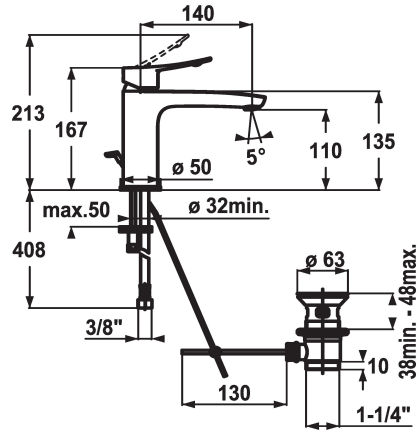

KWC ACTIVO Lever mixer - Basin

Modell-Linie: ACTIVO | 12.401.042.000FL
Armatura umywalkowa | Armatura jednouchwytywa

KWC-No.

124419
chromeline, A 140, flexible connection hoses, with pop-up valve

124420
chromeline, A 140, flexible connection hoses, without pop-up valve

- * Lever mixer
- * ergonomically shaped operating lever
- * EcoProtect - water-saving device
- * Fixed spout
- Neoperl® Perlator®
- * KWC cartridge M 35 OP
- with ceramic discs

ATT-KWC- ABLAUFGARNITUR

mit_Ablaufgarnitur

ohne_Ablaufgarnitur

- flow rate and temperature continuously variable
- temperature limitation
- * Flexible connection hoses 3/8"
- * Fastening by means of stud bolt M8 x 1
- * Mounting hole size ø35 mm
- * Scope of delivery:
- KWC pop-up valve Z.538.581.000

Faucet_typ

Dimension Height

G_Acoustic group

Projection_A

EnergyLabelCH

ATT-KWC-MASS-WASSERAUSTRITT

Material

5 l/min (3 bar)