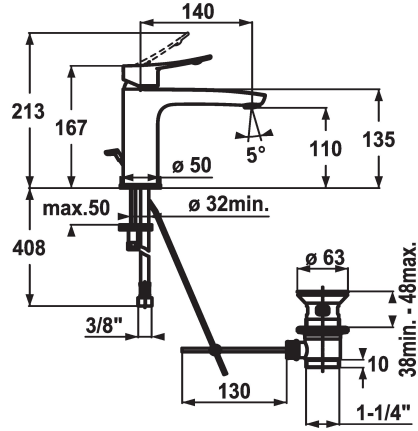

KWC ACTIVO Lever mixer - Basin

Modell-Linie: ACTIVO | 12.401.042.000FL
Hanat | Käsi­käyt­toiset hanat

KWC-No.

124419
chromeline, A 140, flexible connection hoses, with pop-up valve

124420
chromeline, A 140, flexible connection hoses, without pop-up valve

mit_Ablaufgarnitur

ohne_Ablaufgarnitur

- flow rate and temperature continuously variable
- temperature limitation
- * Flexible connection hoses 3/8"
- * Fastening by means of stud bolt M8 x 1
- * Mounting hole size ø35 mm
- * Scope of delivery:
- KWC pop-up valve Z.538.581.000

Faucet_typ

Measure_Height

G_Acoustic group

Projection_A

EnergyLabelCH

ATT-KWC-MASS-WASSERAUSTRITT

Materiaali

lviCode

5 l/min (3 bar)

mit_Ablaufgarnitur

Flexible_Anschluss­schläuche

Kiinnitetty

topbedient

chromeline

Standmontage

Hebelmischer