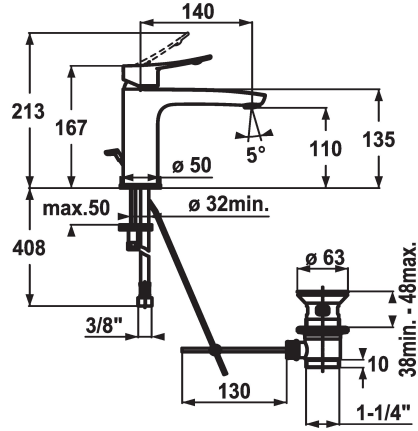

## KWC ACTIVO Lever mixer - Basin

Modell-Linie: ACTIVO | 12.401.042.000FL  
Taps | Manual taps

### KWC-No.

**124419**  
chromeline, A 140, flexible connection hoses, with pop-up valve

**124420**  
chromeline, A 140, flexible connection hoses, without pop-up valve

- \* Lever mixer
- \* ergonomically shaped operating lever
- \* EcoProtect - water-saving device
- \* Fixed spout
- Neoperl® Perlator®
- \* KWC cartridge M 35 OP
- with ceramic discs

### pop-up valve

with pop-up valve

without pop-up valve

- flow rate and temperature continuously variable
- temperature limitation
- \* Flexible connection hoses 3/8"
- \* Fastening by means of stud bolt M8 x 1
- \* Mounting hole size ø35 mm
- \* Scope of delivery:
- KWC pop-up valve Z.538.581.000

### Technical Data

Flow rate
pop-up valve
Connection
Spout
Handling
Color code
Installation type
Faucet_typ
Measure Height
Acoustic group
Projection A
Energy label
Dimension Water outlet
material

5 l/min (3 bar)
with pop-up valve
Flexible connection hoses
fixed
top lever
chromeline
Pillar installation
Lever mixer
167
I
A 140
A
110
Brass