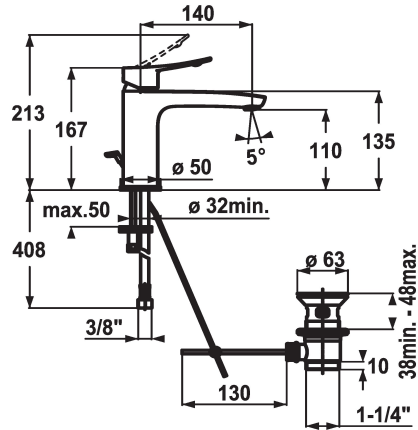

KWC ACTIVO Lever mixer - Basin

Modell-Linie: ACTIVO | 12.401.042.000FL
Taps | Manual taps

KWC-No.

124419
chromeline, A 140, flexible connection hoses, with pop-up valve

124420
chromeline, A 140, flexible connection hoses, without pop-up valve

without pop-up valve

- flow rate and temperature continuously variable
- temperature limitation
- * Flexible connection hoses 3/8"
- * Fastening by means of stud bolt M8 x 1
- * Mounting hole size ø35 mm
- * Scope of delivery:
- KWC pop-up valve Z.538.581.000

Technical Data

Flow rate
pop-up assembly
Connection
Spout
Handling
Color code
Installation type
Faucet_typ
Dimension Height
Acoustic group
Projection A
Energy label
Dimension Water outlet
material

5 l/min (3 bar)
with pop-up valve
Flexible connection hoses
fixed
top lever
chromeline
Pillar installation
Lever mixer
167
I
A 140
A
110
Brass

Spare Parts

KWC ACTIVO Lever mixer - Basin

Modell-Linie: ACTIVO | 12.401.042.000FL
Taps | Manual taps

Cartridge M 35 OP

538331
Z.537.710
