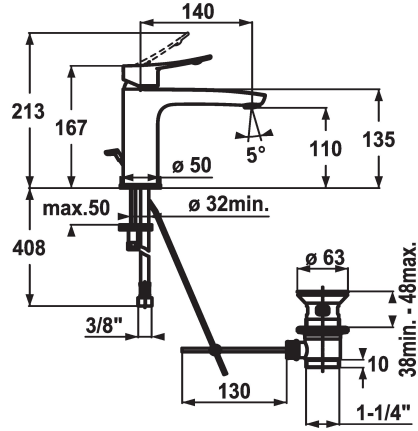

KWC ACTIVO Lever mixer - Basin

Modell-Linie: ACTIVO | 12.401.042.000FL
Taps | Manual taps

KWC-No.

124419
chromeline, A 140, flexible connection hoses, with pop-up valve

124420
chromeline, A 140, flexible connection hoses, without pop-up valve

without pop-up valve

- flow rate and temperature continuously variable
- temperature limitation
- * Flexible connection hoses 3/8"
- * Fastening by means of stud bolt M8 x 1
- * Mounting hole size ø35 mm
- * Scope of delivery:
- KWC pop-up valve Z.538.581.000

Technical Data

Flow rate
Pop-up_valve
Connection
Spout
Handling
Color code
Installation_type
Faucet_typ
Dimension Height
G_Acoustic group
Projection_A
Energy Label
Dimension Water outlet
material

5 l/min (3 bar)
with pop-up valve
Flexible connection hoses
fixed
top lever
chrome
Pillar installation
Lever mixer
167
I
A 140
A
110
Brass

Spare Parts

KWC ACTIVO Lever mixer - Basin

Modell-Linie: ACTIVO | 12.401.042.000FL
Taps | Manual taps

Cartridge M 35 OP

538331
Z.537.710
