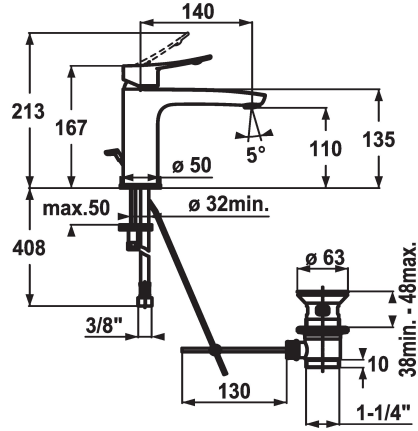

KWC ACTIVO Lever mixer - Basin

Modell-Linie: ACTIVO | 12.401.042.000FL
Umyvadlové armatury | Hydraulické armatury

KWC-No.

124419
chromeline, A 140, flexible connection hoses, with pop-up valve

124420
chromeline, A 140, flexible connection hoses, without pop-up valve

mit_Ablaufgarnitur

ohne_Ablaufgarnitur

- flow rate and temperature continuously variable
- temperature limitation
- * Flexible connection hoses 3/8"
- * Fastening by means of stud bolt M8 x 1
- * Mounting hole size ø35 mm
- * Scope of delivery:
- KWC pop-up valve Z.538.581.000

Faucet_typ

Measure_Height

G_Acoustic group

Projection_A

EnergyLabelCH

ATT-KWC-MASS-WASSERAUSTRITT

Materiál

5 l/min (3 bar)

I

A140

A

110

mosaz

Náhradní díly

KWC ACTIVO Lever mixer - Basin

Modell-Linie: ACTIVO | 12.401.042.000FL
Umyvadlové armatury | Hydraulické armatury