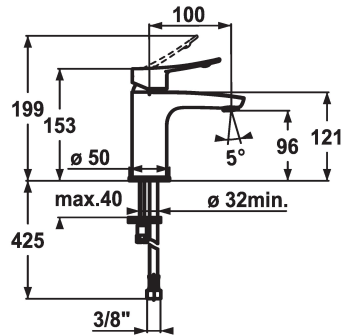

KWC ACTIVO Lever mixer - Basin

Modell-Linie: **ACTIVO** | 12.401.051.000FL
Hanat | Käsi­käyt­toiset hanat

KWC-No.

124416
chromeline, A 100, flexible connection hoses, with pop-up valve

124417
chromeline, A 100, flexible connection hoses, without pop-up valve

- with ceramic discs
- flow rate and temperature continuously variable
- temperature limitation
- * Flexible connection hoses 3/8"
- * Fastening by means of stud bolt M8 x 1
- * Mounting hole size ø35 mm

Faucet_typ

Measure_Height

G_Acoustic group

Projection_A

EnergyLabelCH

ATT-KWC-MASS-WASSERAUSTRITT

Materiaali

lviCode

5 l/min (3 bar)

ohne_Ablaufgarnitur

Flexible_Anschluss­schläuche

Kiinnitetty

topbedient

chromeline

Standmontage

Hebelmischer