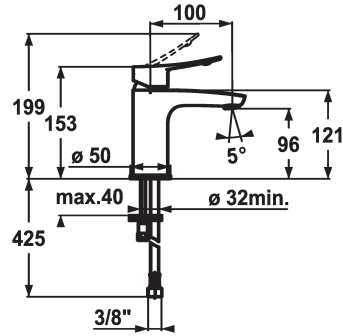

KWC ACTIVO Lever mixer - Basin

Modell-Linie: ACTIVO | 12.401.051.000FL
Taps | Manual taps

KWC-No.

124416
chromeline, A 100, flexible connection hoses, with pop-up valve

124417
chromeline, A 100, flexible connection hoses, without pop-up valve

- * Lever mixer
- * ergonomically shaped operating lever
- * EcoProtect - water-saving device
- * Fixed spout
- Neoperl® Perlator®
- * KWC cartridge M 35 OP

Pop-up_valve

with pop-up valve

without pop-up valve

- with ceramic discs
- flow rate and temperature continuously variable
- temperature limitation
- * Flexible connection hoses 3/8"
- * Fastening by means of stud bolt M8 x 1
- * Mounting hole size $\varnothing 35$ mm

Technical Data

Flow rate
Pop-up_valve
Connection
Spout
Handling
Color code
Installation_type
Faucet_typ
Dimension Height
G_Acoustic group
Projection_A
Energy Label
Dimension Water outlet
material

5 l/min (3 bar)
without pop-up valve
Flexible connection hoses
fixed
top lever
chrome
Pillar installation
Lever mixer
153
I
A 100
A
96
Brass