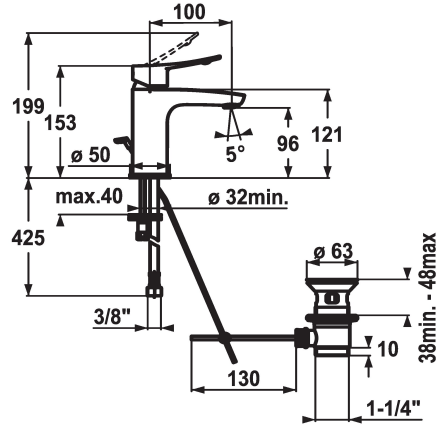

## KWC ACTIVO Lever mixer - Basin

Modell-Linie: ACTIVO | 12.401.041.000FL  
Taps | Manual taps

### KWC-No.

**124416**  
chromeline, A 100, flexible connection hoses, with pop-up valve

**124417**  
chromeline, A 100, flexible connection hoses, without pop-up valve

- \* Lever mixer
- \* ergonomically shaped operating lever
- \* EcoProtect - water-saving device
- \* Fixed spout
- Neoperl® Perlator®
- \* KWC cartridge M 35 OP
- with ceramic discs

### Pop-up\_valve

with pop-up valve

without pop-up valve

- flow rate and temperature continuously variable
- temperature limitation
- \* Flexible connection hoses 3/8"
- \* Fastening by means of stud bolt M8 x 1
- \* Mounting hole size ø35 mm
- \* Scope of delivery:
- KWC pop-up valve Z.538.581.000

### Technical Data

Flow rate
Pop-up_valve
Connection
Spout
Handling
Color_code
Installation_type
Faucet_typ
Dimension Height
G_Acoustic group
Projection_A
Energy Label
Dimension Water outlet
material

5 l/min (3 bar)
with pop-up valve
Flexible connection hoses
fixed
top lever
chrome
Pillar installation
Lever mixer
153
I
A 100
A
96
Brass