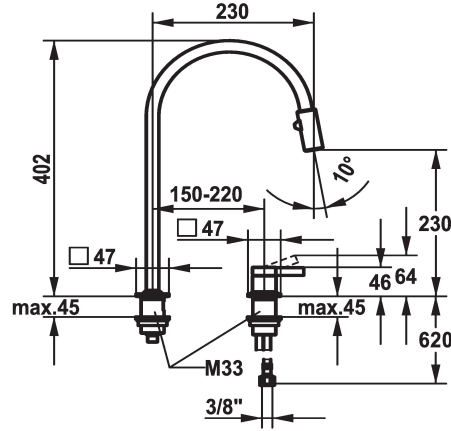

KWC ERA Lever mixer - Kitchen

Modell-Linie: ERA | 10.392.323.700FL
Kranar | Hydraulické armatúry

KWC-No.

124405
stainless steel, A 230, flexible connection hoses

- * Lever mixer
- * 2-hole
- * Lever installation possible on the right or left side
- * TouchProtect - anti-scald protection thanks to the "double skin" principle
- * Pull-out spray 360° turn - magnetic tight-fit holder
- SprayClean - easy to clean and actively prevents limescale buildup
- Jet regulator
- PowerClean - needle spray mode, with automatic diverter reset

- up to 500 mm pull-out length
- black fabric hose
- * Hose guide, swivelling 150°, can be extended to 360°
- * OptimalSpace - ample space for washing or working
- * KWC cartridge S 25
- with ceramic discs
- flow rate and temperature continuously variable
- * Flexible connection hoses 3/8"
- * Fastening by means of threaded sleeve M33 x 1.5
- * Mounting hole size $\varnothing 35$ mm

Technical Data

ATT-KWC-A_AUSZUGBRAUSE_SIEB

7 l/min (3 bar)

ATT-KWC-A_AUSZUGBRAUSE_NORMAL

7 l/min (3 bar)

Connection

Flexible_Anschlussschläuche

ATT-KWC-AUSLAUF

A

ATT-KWC-MASS-WASSERAUSTRITT

230

Material

ROSTFREIER_STAHL

Reservdelar

KWC ERA Lever mixer - Kitchen

Modell-Linie: ERA | 10.392.323.700FL
Kranar | Hydraulické armatury