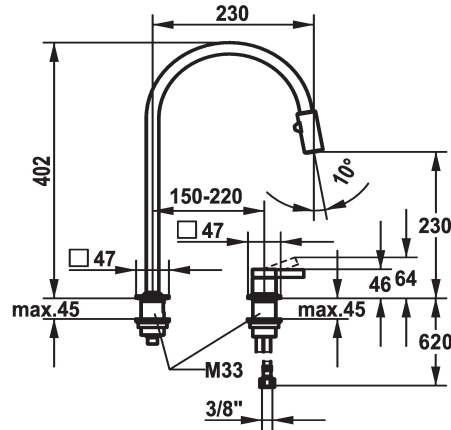

KWC ERA Lever mixer - Kitchen

Modell-Linie: ERA | 10.392.323.700FL
Armatura umywalkowa | Armatura jednouchwytowa

KWC-No.

124405
stainless steel, A 230, flexible connection hoses

- * Lever mixer
- * 2-hole
- * Lever installation possible on the right or left side
- * TouchProtect - anti-scald protection thanks to the "double skin" principle
- * Pull-out spray 360° turn - magnetic tight-fit holder
- SprayClean - easy to clean and actively prevents limescale buildup
- Jet regulator
- PowerClean - needle spray mode, with automatic diverter reset

- up to 500 mm pull-out length
- black fabric hose
- * Hose guide, swivelling 150°, can be extended to 360°
- * OptimalSpace - ample space for washing or working
- * KWC cartridge S 25
- with ceramic discs
- flow rate and temperature continuously variable
- * Flexible connection hoses 3/8"
- * Fastening by means of threaded sleeve M33 x 1.5
- * Mounting hole size ø35 mm

Dane techniczne

ATT-KWC-A_AUSZUGBRAUSE_SIEB	7 l/min (3 bar)
ATT-KWC-A_AUSZUGBRAUSE_NORMAL	7 l/min (3 bar)
Connection	Flexible_Anschlussschläuche
ATT-KWC-AUSLAUF	schwenkbar
Handling	topbedient
ATT-KWC-FARBCODE	stainless steel
Installation_type	Standmontage
Faucet_typ	Hebelmischer
Dimension Height	402
G_Acoustic group	I
Projection_A	A230
EnergyLabelCH	A
ATT-KWC-MASS-WASSERAUSTRITT	230
Material	ROSTFREIER_STAHL

Części zamienne

KWC ERA Lever mixer - Kitchen

Modell-Linie: ERA | 10.392.323.700FL
Armatura umywalkowa | Armatura jednouchwytowa

Cartridge S 25

538711
Z.536.032

Microspray key

638306
Z.638.306
