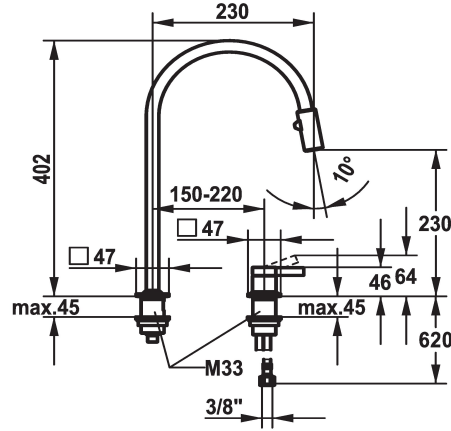

KWC ERA Lever mixer - Kitchen

Modell-Linie: ERA | 10.392.323.700FL
Taps | Manual taps

KWC-No.

124405
stainless steel, A 230, flexible connection hoses

- * Lever mixer
- * 2-hole
- * Lever installation possible on the right or left side
- * TouchProtect - anti-scald protection thanks to the "double skin" principle
- * Pull-out spray 360° turn - magnetic tight-fit holder
- SprayClean - easy to clean and actively prevents limescale buildup
- Jet regulator
- PowerClean - needle spray mode, with automatic diverter reset

- up to 500 mm pull-out length
- black fabric hose
- * Hose guide, swivelling 150°, can be extended to 360°
- * OptimalSpace - ample space for washing or working
- * KWC cartridge S 25
- with ceramic discs
- flow rate and temperature continuously variable
- * Flexible connection hoses 3/8"
- * Fastening by means of threaded sleeve M33 x 1.5
- * Mounting hole size ø35 mm

Technical Data

Flow rate needle spray
Flow rate normal spray
Connection
Spout
Handling
Color code
Installation type
Faucet_typ
Measure Height
Acoustic group
Projection A
Energy label
Dimension Water outlet
material

7 l/min (3 bar)
7 l/min (3 bar)
Flexible connection hoses
swivel
top lever
stainless steel
Pillar installation
Lever mixer
402
I
A 230
A
230
stainless steel

Spare Parts

KWC ERA Lever mixer - Kitchen

Modell-Linie: ERA | 10.392.323.700FL
Taps | Manual taps