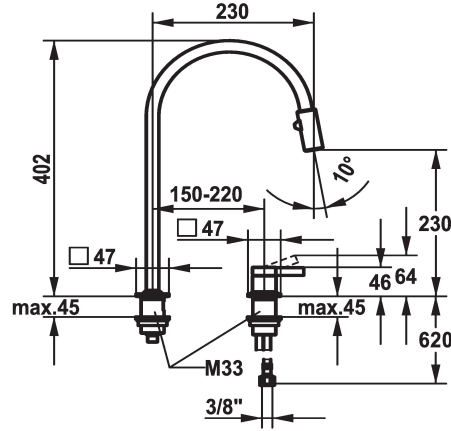

KWC ERA Lever mixer - Kitchen

Modell-Linie: ERA | 10.392.323.700FL
Taps | Manual taps

KWC-No.

124405
stainless steel, A 230, flexible connection hoses

- * Lever mixer
- * 2-hole
- * Lever installation possible on the right or left side
- * TouchProtect - anti-scald protection thanks to the "double skin" principle
- * Pull-out spray 360° turn - magnetic tight-fit holder
- SprayClean - easy to clean and actively prevents limescale buildup
- Jet regulator
- PowerClean - needle spray mode, with automatic diverter reset

- up to 500 mm pull-out length
- black fabric hose
- * Hose guide, swivelling 150°, can be extended to 360°
- * OptimalSpace - ample space for washing or working
- * KWC cartridge S 25
- with ceramic discs
- flow rate and temperature continuously variable
- * Flexible connection hoses 3/8"
- * Fastening by means of threaded sleeve M33 x 1.5
- * Mounting hole size ø35 mm

Technical Data

Flow rate needle spray	7 l/min (3 bar)
Flow rate normal spray	7 l/min (3 bar)
Connection	Flexible connection hoses
Spout	swivel
Handling	top lever
Color code	stainless steel
Installation type	Pillar installation
Faucet_typ	Lever mixer
Dimension Height	402
Acoustic group	I
Projection A	A 230
Energy label	A
Dimension Water outlet	230
material	stainless steel

Flow rate needle spray	7 l/min (3 bar)
Flow rate normal spray	7 l/min (3 bar)
Connection	Flexible connection hoses
Spout	swivel
Handling	top lever
Color code	stainless steel
Installation type	Pillar installation
Faucet_typ	Lever mixer
Dimension Height	402
Acoustic group	I
Projection A	A 230
Energy label	A
Dimension Water outlet	230
material	stainless steel