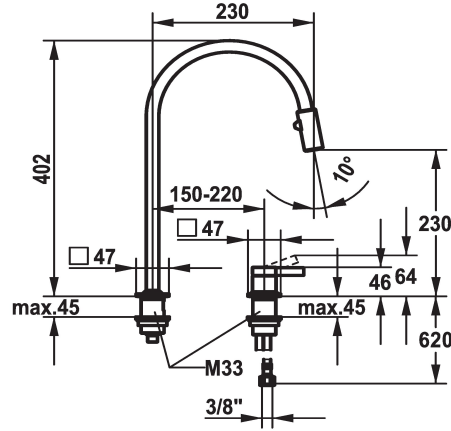

KWC ERA Lever mixer - Kitchen

Modell-Linie: ERA | 10.392.323.700FL
Taps | Manual taps

KWC-No.

124405
stainless steel, A 230, flexible connection hoses

- * Lever mixer
- * 2-hole
- * Lever installation possible on the right or left side
- * TouchProtect - anti-scald protection thanks to the "double skin" principle
- * Pull-out spray 360° turn - magnetic tight-fit holder
- SprayClean - easy to clean and actively prevents limescale buildup
- Jet regulator
- PowerClean - needle spray mode, with automatic diverter reset

- up to 500 mm pull-out length
- black fabric hose
- * Hose guide, swivelling 150°, can be extended to 360°
- * OptimalSpace - ample space for washing or working
- * KWC cartridge S 25
- with ceramic discs
- flow rate and temperature continuously variable
- * Flexible connection hoses 3/8"
- * Fastening by means of threaded sleeve M33 x 1.5
- * Mounting hole size ø35 mm

Technical Data

Flow rate needle spray	7 l/min (3 bar)
Flow rate normal spray	7 l/min (3 bar)
Connection	Flexible connection hoses
Spout	swivel
Handling	top lever
Color code	stainless steel
Installation_type	Pillar installation
Faucet_typ	Lever mixer
Dimension Height	402
G_Acoustic group	I
Projection_A	A 230
Energy Label	A
Dimension Water outlet	230
material	stainless steel

Flow rate needle spray	7 l/min (3 bar)
Flow rate normal spray	7 l/min (3 bar)
Connection	Flexible connection hoses
Spout	swivel
Handling	top lever
Color code	stainless steel
Installation_type	Pillar installation
Faucet_typ	Lever mixer
Dimension Height	402
G_Acoustic group	I
Projection_A	A 230
Energy Label	A
Dimension Water outlet	230
material	stainless steel