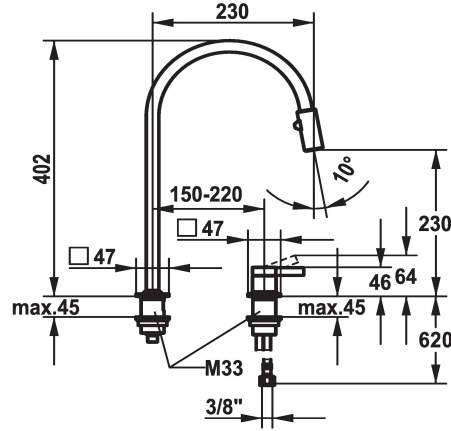

KWC ERA Lever mixer - Kitchen

Modell-Linie: ERA | 10.392.323.700FL
Umyvadlové armatury | Hydraulické armatury

KWC-No.

124405
stainless steel, A 230, flexible connection hoses

- * Lever mixer
- * 2-hole
- * Lever installation possible on the right or left side
- * TouchProtect - anti-scald protection thanks to the "double skin" principle
- * Pull-out spray 360° turn - magnetic tight-fit holder
- SprayClean - easy to clean and actively prevents limescale buildup
- Jet regulator
- PowerClean - needle spray mode, with automatic diverter reset

- up to 500 mm pull-out length
- black fabric hose
- * Hose guide, swivelling 150°, can be extended to 360°
- * OptimalSpace - ample space for washing or working
- * KWC cartridge S 25
- with ceramic discs
- flow rate and temperature continuously variable
- * Flexible connection hoses 3/8"
- * Fastening by means of threaded sleeve M33 x 1.5
- * Mounting hole size ø35 mm

Technické údaje

ATT-KWC-A_AUSZUGBRAUSE_SIEB

7 l/min (3 bar)

ATT-KWC-A_AUSZUGBRAUSE_NORMAL

7 l/min (3 bar)

Connection

Flexible_Anschlussschläuche

ATT-KWC-AUSLAUF

A

ATT-KWC-MASS-WASSERAUSTRITT

230

Material

ROSTFREIER_STAHL

Náhradní díly

KWC ERA Lever mixer - Kitchen

Modell-Linie: ERA | 10.392.323.700FL
Umyvadlové armatury | Hydraulické armatury