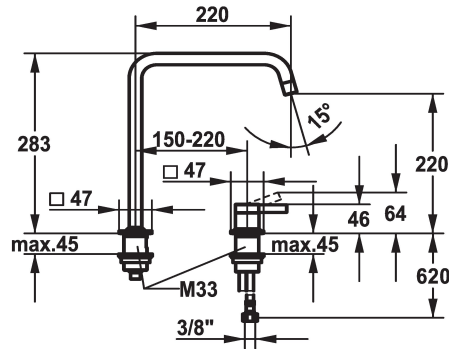

KWC ERA Lever mixer - Kitchen

Modell-Linie: ERA | 10.392.022.700FL
Kranar | Hydraulické armatúry

KWC-No.

124402
stainless steel, A 220, flexible connection hoses

- * Lever mixer
- * 2-hole
- * Lever installation possible on the right or left side
- * Swivel spout 150°, extensible to 360°
- Neoperl® Perlator® laminar
- * OptimalSpace - ample space for washing or working

- * KWC cartridge S 25
- with ceramic discs
- flow rate and temperature continuously variable
- * Flexible connection hoses 3/8"
- * Fastening by means of threaded sleeve M33 x 1.5
- * Mounting hole size ø35 mm

Technical Data

A_Spout_Spray
Connection
ATT-KWC-AUSLAUF
Handling
ATT-KWC-FARBCODE
Installation_type
Faucet_typ
ATT-KWC-BAUFORM
Measure_Height
G_Acoustic group
Projection_A
EnergyLabelCH
ATT-KWC-MASS-WASSERAUSTRITT
Material

8 l/min (3 bar)
Flexible_Anschlusschläuche
schwenkbar
topbedient
stainless steel
Standmontage
Hebelmischer
L-Auslauf
283
I
A220
A
220
ROSTFREIER_STAHL

Reservdelar

KWC ERA
Lever mixer - Kitchen

Modell-Linie: ERA | 10.392.022.700FL
Kranar | Hydraulické armatury