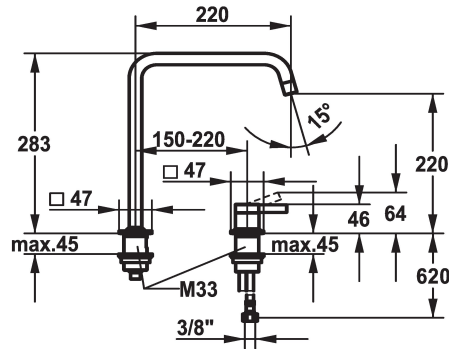

KWC ERA Lever mixer - Kitchen

Modell-Linie: ERA | 10.392.022.700FL
Armatura umywalkowa | Armatura jednouchwytowa

KWC-No.

124402
stainless steel, A 220, flexible connection hoses

- * Lever mixer
- * 2-hole
- * Lever installation possible on the right or left side
- * Swivel spout 150°, extensible to 360°
- Neoperl® Perlator® laminar
- * OptimalSpace - ample space for washing or working

- * KWC cartridge S 25
- with ceramic discs
- flow rate and temperature continuously variable
- * Flexible connection hoses 3/8"
- * Fastening by means of threaded sleeve M33 x 1.5
- * Mounting hole size ø35 mm

Dane techniczne

A_Spout_Spray
Connection
ATT-KWC-AUSLAUF
Handling
ATT-KWC-FARBCODE
Installation_type
Faucet_typ
ATT-KWC-BAUFORM
Dimension Height
G_Acoustic group
Projection_A
EnergyLabelCH
ATT-KWC-MASS-WASSERAUSTRITT
Material

8 l/min (3 bar)
Flexible_Anschlusschläuche
schwenkbar
topbedient
stainless steel
Standmontage
Hebelmischer
L-Auslauf
283
I
A220
A
220
ROSTFREIER_STAHL

Części zamienne

KWC ERA Lever mixer - Kitchen

Modell-Linie: ERA | 10.392.022.700FL
Armatura umywalkowa | Armatura jednouchwytowa