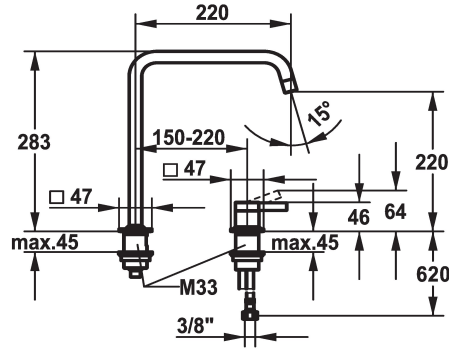

## KWC ERA Lever mixer - Kitchen

Modell-Linie: ERA | 10.392.022.700FL  
Hanat | Käsi käyttöiset hanat

### KWC-No.

**124402**  
stainless steel, A 220, flexible connection hoses

- \* Lever mixer
- \* 2-hole
- \* Lever installation possible on the right or left side
- \* Swivel spout 150°, extensible to 360°
- Neoperl® Perlator® laminar
- \* OptimalSpace - ample space for washing or working

- \* KWC cartridge S 25
- with ceramic discs
- flow rate and temperature continuously variable
- \* Flexible connection hoses 3/8"
- \* Fastening by means of threaded sleeve M33 x 1.5
- \* Mounting hole size ø35 mm

### Tekniset tiedot

A_Spout_Spray
Connection
Spout
Handling
ATT-KWC-FARBCODE
Installation_type
Faucet_typ
ATT-KWC-BAUFORM
Measure_Height
G_Acoustic group
Projection_A
EnergyLabelCH
ATT-KWC-MASS-WASSERAUSTRITT
Materiaali
lviCode