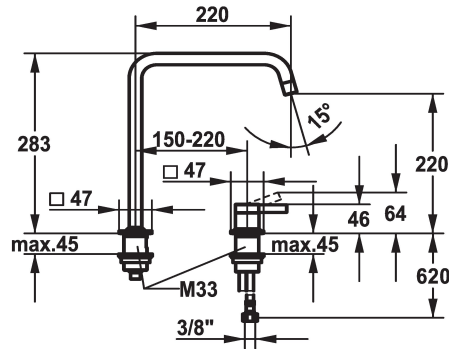

KWC ERA Lever mixer - Kitchen

Modell-Linie: ERA | 10.392.022.700FL
Taps | Manual taps

KWC-No.

124402
stainless steel, A 220, flexible connection hoses

- * Lever mixer
- * 2-hole
- * Lever installation possible on the right or left side
- * Swivel spout 150°, extensible to 360°
- Neoperl® Perlator® laminar
- * OptimalSpace - ample space for washing or working

- * KWC cartridge S 25
- with ceramic discs
- flow rate and temperature continuously variable
- * Flexible connection hoses 3/8"
- * Fastening by means of threaded sleeve M33 x 1.5
- * Mounting hole size ø35 mm

Technical Data

Flow rate
Connection
Spout
Handling
Color code
Installation type
Faucet_typ
Design
Measure Height
Acoustic group
Projection A
Energy label
Dimension Water outlet
material

8 l/min (3 bar)
Flexible connection hoses
swivel
top lever
stainless steel
Pillar installation
Lever mixer
L-Spout
283
I
A 220
A
220
stainless steel

Spare Parts

KWC ERA
Lever mixer - Kitchen

Modell-Linie: ERA | 10.392.022.700FL
Taps | Manual taps

Cartridge S 25

538711
Z.536.032
