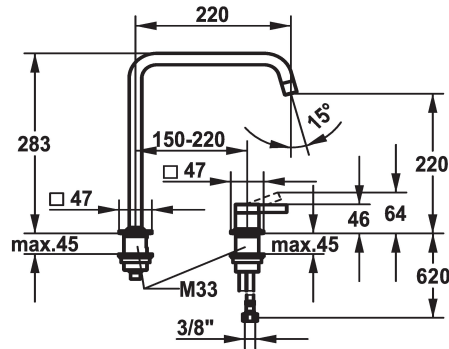

### KWC-No.

**124402**  
stainless steel, A 220, flexible connection hoses

- \* Lever mixer
- \* 2-hole
- \* Lever installation possible on the right or left side
- \* Swivel spout 150°, extensible to 360°
- Neoperl® Perlator® laminar
- \* OptimalSpace - ample space for washing or working

- \* KWC cartridge S 25
- with ceramic discs
- flow rate and temperature continuously variable
- \* Flexible connection hoses 3/8"
- \* Fastening by means of threaded sleeve M33 x 1.5
- \* Mounting hole size ø35 mm

### Technical Data

Flow rate
Connection
Spout
Handling
Color code
Installation type
Faucet_typ
Design
Dimension Height
Acoustic group
Projection A
Energy label
Dimension Water outlet
material

8 l/min (3 bar)
Flexible connection hoses
swivel
top lever
stainless steel
Pillar installation
Lever mixer
L-Spout
283
I
A 220
A
220
stainless steel

### Spare Parts

**KWC ERA**  
Lever mixer - Kitchen

**Modell-Linie: ERA | 10.392.022.700FL**  
Taps | Manual taps

**Cartridge S 25**

---

**538711**  
Z.536.032

---