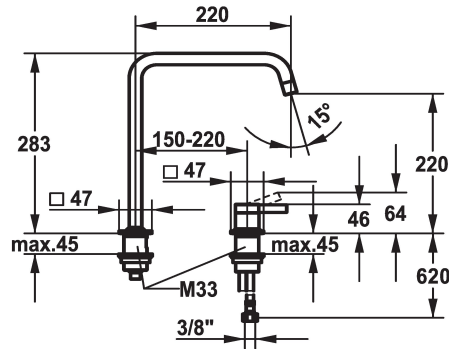

KWC ERA Lever mixer - Kitchen

Modell-Linie: ERA | 10.392.022.700FL
Taps | Manual taps

KWC-No.

124402
stainless steel, A 220, flexible connection hoses

- * Lever mixer
- * 2-hole
- * Lever installation possible on the right or left side
- * Swivel spout 150°, extensible to 360°
- Neoperl® Perlator® laminar
- * OptimalSpace - ample space for washing or working

- * KWC cartridge S 25
- with ceramic discs
- flow rate and temperature continuously variable
- * Flexible connection hoses 3/8"
- * Fastening by means of threaded sleeve M33 x 1.5
- * Mounting hole size ø35 mm

Technical Data

Flow rate
Connection
Spout
Handling
Color code
Installation_type
Faucet_typ
Design
Dimension Height
G_Acoustic group
Projection_A
Energy Label
Dimension Water outlet
material

8 l/min (3 bar)
Flexible connection hoses
swivel
top lever
stainless steel
Pillar installation
Lever mixer
L-Spout
283
I
A 220
A
220
stainless steel

Spare Parts

KWC ERA
Lever mixer - Kitchen

Modell-Linie: ERA | 10.392.022.700FL
Taps | Manual taps

Cartridge S 25

538711
Z.536.032
