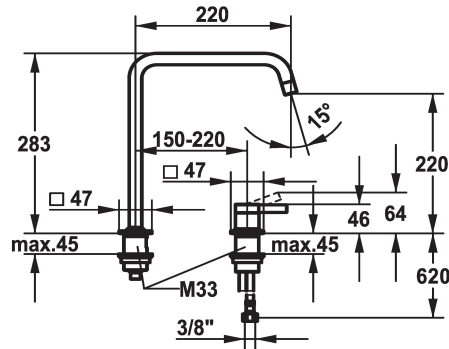

## KWC ERA Lever mixer - Kitchen

Modell-Linie: ERA | 10.392.022.700FL  
Umyvadlové armatury | Hydraulické armatury

### KWC-No.

**124402**  
stainless steel, A 220, flexible connection hoses

- \* Lever mixer
- \* 2-hole
- \* Lever installation possible on the right or left side
- \* Swivel spout 150°, extensible to 360°
- Neoperl® Perlator® laminar
- \* OptimalSpace - ample space for washing or working

- \* KWC cartridge S 25
- with ceramic discs
- flow rate and temperature continuously variable
- \* Flexible connection hoses 3/8"
- \* Fastening by means of threaded sleeve M33 x 1.5
- \* Mounting hole size ø35 mm

### Technické údaje

A_Spout_Spray
Connection
ATT-KWC-AUSLAUF
Handling
ATT-KWC-FARBCODE
Installation_type
Faucet_typ
ATT-KWC-BAUFORM
Measure_Height
G_Acoustic group
Projection_A
EnergyLabelCH
ATT-KWC-MASS-WASSERAUSTRITT
Materiál